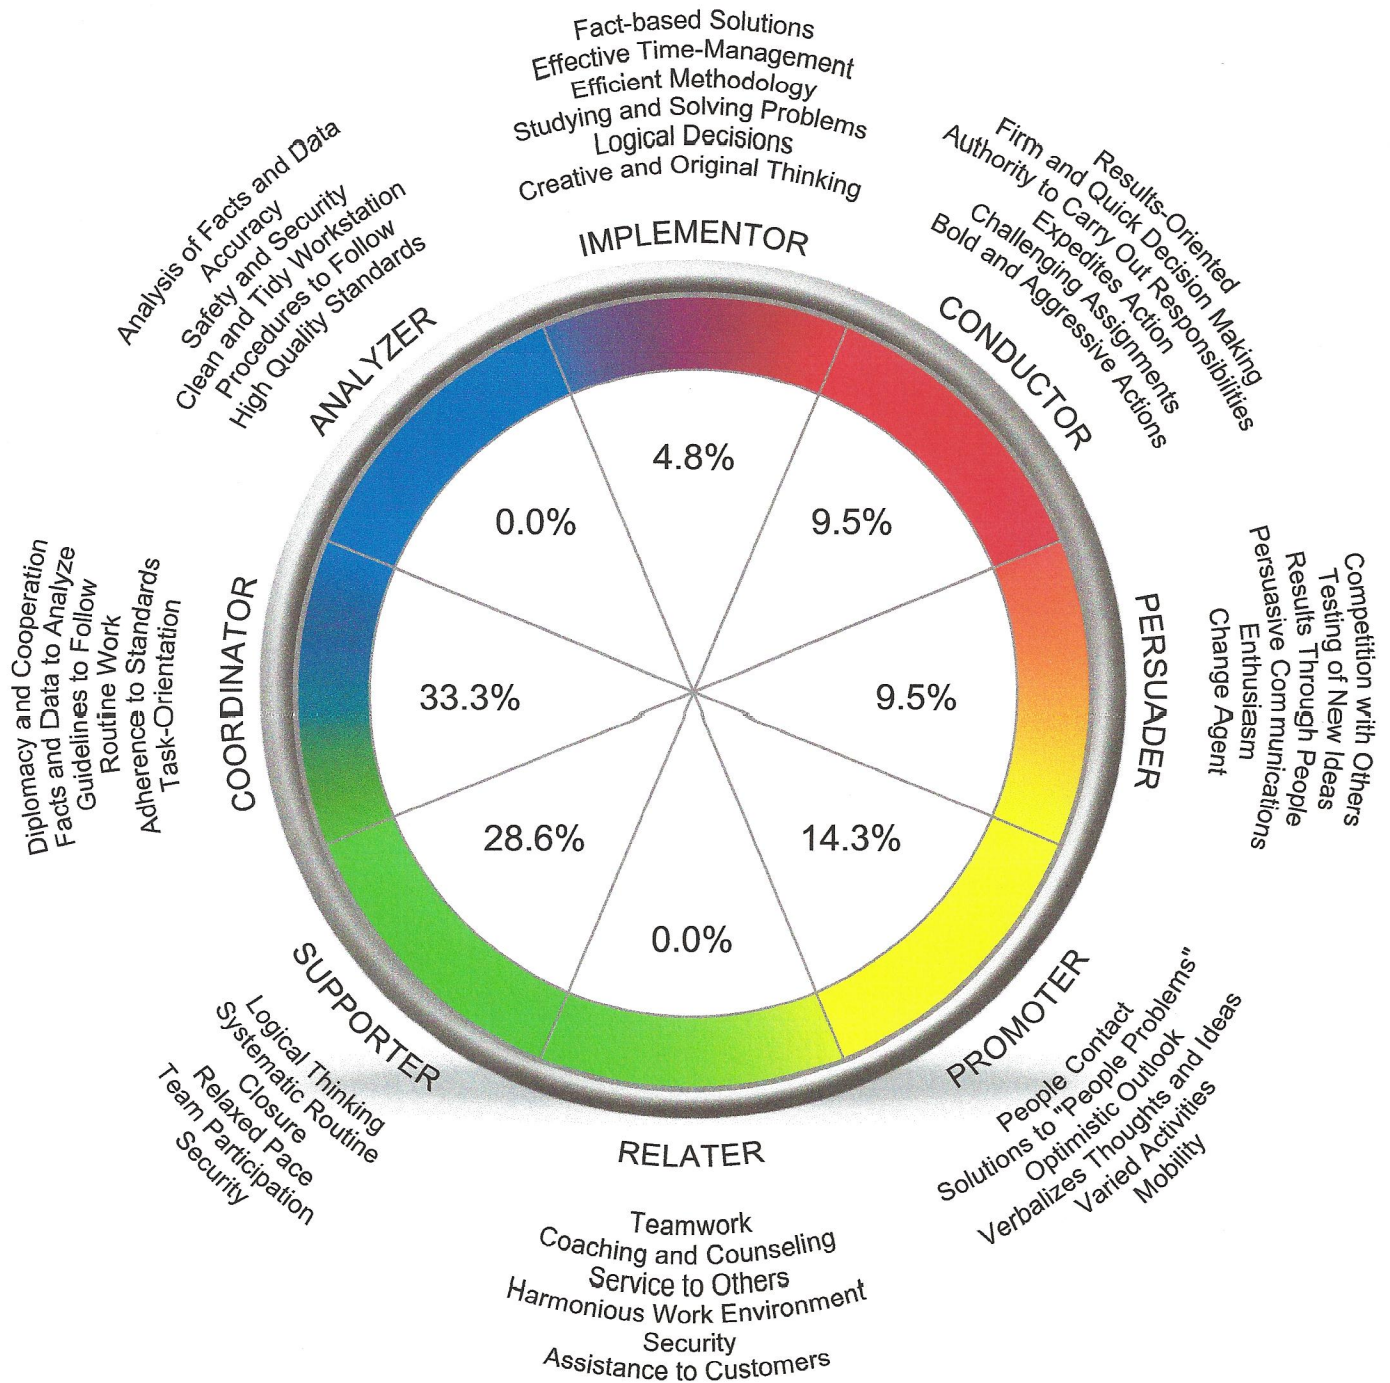

GROUP WHEEL MIGRATION

- Behaviors

★ Adapted

● Natural

C.O.O. Services, LLC
Bob.King@COOservices.com

IDEAL ENVIRONMENT

C.O.O. Services, LLC
 Bob.King@COOservices.com